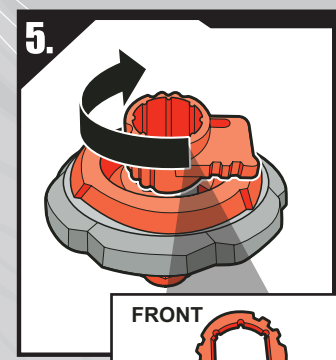

B-104
ATTACK
ROCK PEGASUS™ 105WD

⚠ WARNING:
Do not use Beyblade™ tops or Beystadium™ (sold separately) on tables or other elevated surfaces.

APPLY LABELS AS SHOWN

Remove temporary decals and apply permanent decals as shown.

BB-35A
STAMINA
FLAME SAGITTARIO™ C145S

B-104
ATTACK
ROCK PEGASUS™ 105WD

Launcher

ASSEMBLY:

TO LAUNCH:

BATTLE TIPS:

Collect. Each type of top (attack, defense, stamina, balance) performs differently, so it's good to have different types. That way, you are ready to battle any top.