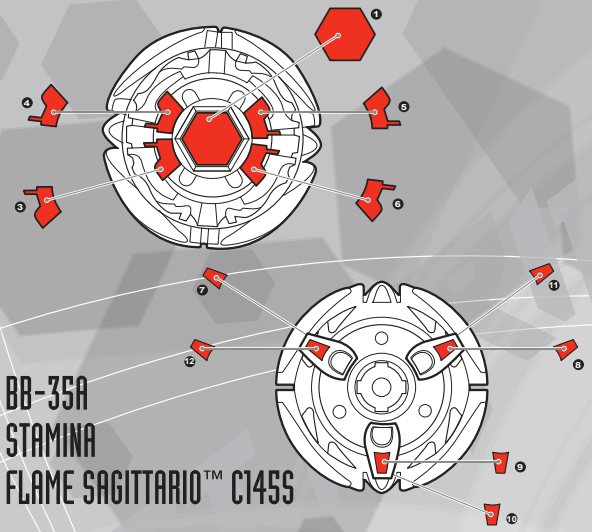

AGES 8+
20920/19510Asst.

Before assembly and playing, please read instructions.
Please keep these instructions for future reference.

SAGITTARIO FLAME CLAW™ 2 PACK

BB-35A
STAMINA
FLAME SAGITTARIO™ C145S

VS.

B-104
ATTACK
ROCK PEGASUS™ 105WD

⚠ WARNING:
Do not use Beyblade™ tops or Beystadium™ (sold separately) on tables or other elevated surfaces.

APPLY LABELS AS SHOWN

Remove temporary decals and apply permanent decals as shown.