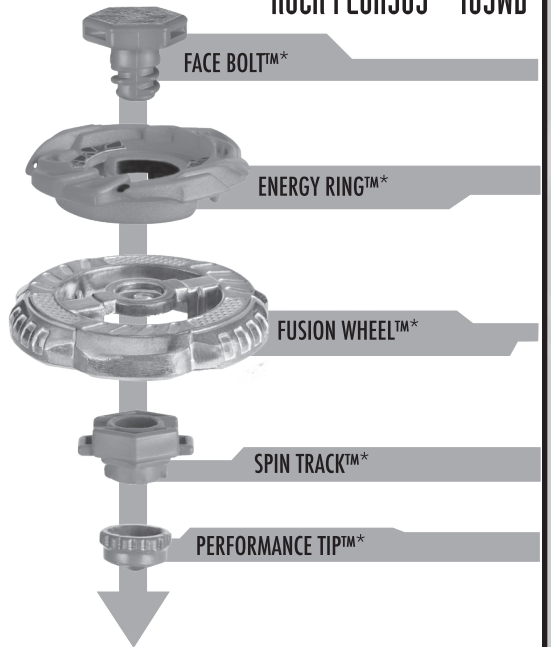

AGES 8+
20920/19510Asst.

Before assembly and playing, please read instructions.
Please keep these instructions for future reference.

SAGITTARIO FLAME CLAW™ 2 PACK

BB-35A
STAMINA
FLAME SAGITTARIO™ C145S

VS.

B-104
ATTACK
ROCK PEGASUS™ 105WD

⚠ WARNING:
Do not use Beyblade™ tops or Beystadium™ (sold separately) on tables or other elevated surfaces.

APPLY LABELS AS SHOWN

Remove temporary decals and apply permanent decals as shown.

BB-35A
STAMINA
FLAME SAGITTARIO™ C145S

B-104
ATTACK
ROCK PEGASUS™ 105WD

Launcher

ASSEMBLY:

TO LAUNCH:

BATTLE TIPS:

Collect. Each type of top (attack, defense, stamina, balance) performs differently, so it's good to have different types. That way, you are ready to battle any top.