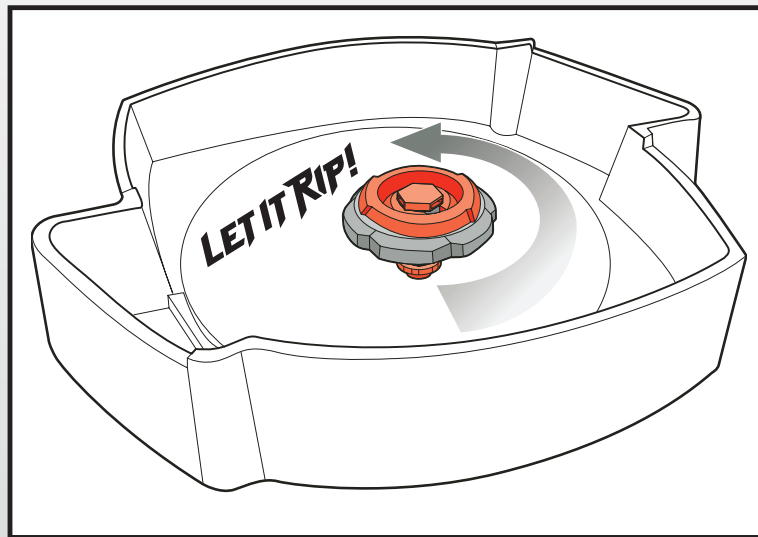

B-104
ATTACK
ROCK PEGASUS™ 105WD

⚠ WARNING:
Do not use Beyblade™ tops or Beystadium™ (sold separately) on tables or other elevated surfaces.

APPLY LABELS AS SHOWN

Remove temporary decals and apply permanent decals as shown.

BB-35A
STAMINA
FLAME SAGITTARIO™ C145S

B-104
ATTACK
ROCK PEGASUS™ 105WD

Launcher

ASSEMBLY:

TO LAUNCH:

BATTLE TIPS:

Collect. Each type of top (attack, defense, stamina, balance) performs differently, so it's good to have different types. That way, you are ready to battle any top.