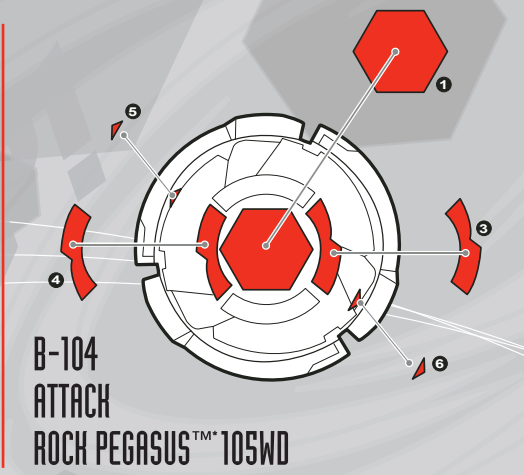

AGES 8+
20920/19510Asst.

Before assembly and playing, please read instructions.
Please keep these instructions for future reference.

SAGITTARIO FLAME CLAW™ 2 PACK

BB-35A
STAMINA
FLAME SAGITTARIO™ C145S

VS.

B-104
ATTACK
ROCK PEGASUS™ 105WD

⚠ WARNING:
Do not use Beyblade™ tops or Beystadium™ (sold separately) on tables or other elevated surfaces.

APPLY LABELS AS SHOWN

Remove temporary decals and apply permanent decals as shown.

BB-35A
STAMINA
FLAME SAGITTARIO™ C145S

B-104
ATTACK
ROCK PEGASUS™ 105WD

Launcher

ASSEMBLY:

TO LAUNCH:

BATTLE TIPS:

Collect. Each type of top (attack, defense, stamina, balance) performs differently, so it's good to have different types. That way, you are ready to battle any top.