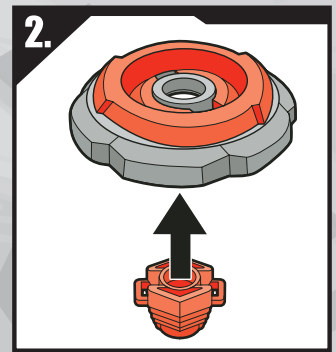

B-104
ATTACK
ROCK PEGASUS™ 105WD

⚠ WARNING:
Do not use Beyblade™ tops or Beystadium™ (sold separately) on tables or other elevated surfaces.

APPLY LABELS AS SHOWN

Remove temporary decals and apply permanent decals as shown.

BB-35A
STAMINA
FLAME SAGITTARIO™ C145S

B-104
ATTACK
ROCK PEGASUS™ 105WD

Launcher

ASSEMBLY:

TO LAUNCH:

BATTLE TIPS:

Collect. Each type of top (attack, defense, stamina, balance) performs differently, so it's good to have different types. That way, you are ready to battle any top.