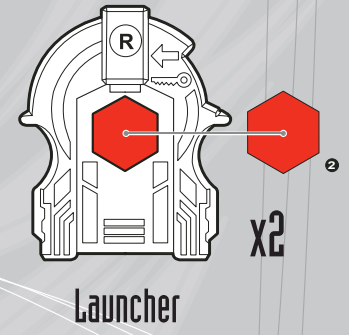

AGES 8+
20920/19510Asst.

Before assembly and playing, please read instructions.
Please keep these instructions for future reference.

SAGITTARIO FLAME CLAW™ 2 PACK

BB-35A
STAMINA
FLAME SAGITTARIO™ C145S

VS.

B-104
ATTACK
ROCK PEGASUS™ 105WD

⚠ WARNING:
Do not use Beyblade™ tops or Beystadium™ (sold separately) on tables or other elevated surfaces.

APPLY LABELS AS SHOWN

Remove temporary decals and apply permanent decals as shown.

BB-35A
STAMINA
FLAME SAGITTARIO™ C145S

B-104
ATTACK
ROCK PEGASUS™ 105WD

Launcher

ASSEMBLY: