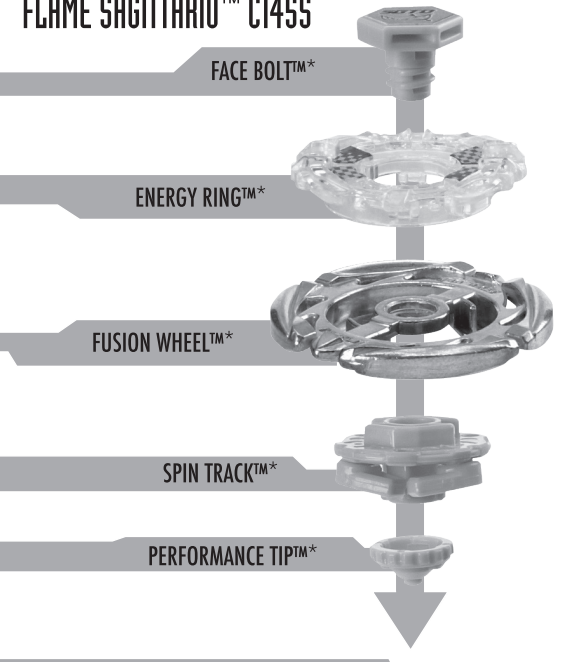

AGES 8+
20920/19510Asst.

Before assembly and playing, please read instructions.
Please keep these instructions for future reference.

SAGITTARIO FLAME CLAW™ 2 PACK

BB-35A
STAMINA
FLAME SAGITTARIO™ C145S

VS.

B-104
ATTACK
ROCK PEGASUS™ 105WD

⚠ WARNING:
Do not use Beyblade™ tops or Beystadium™ (sold separately) on tables or other elevated surfaces.

APPLY LABELS AS SHOWN

Remove temporary decals and apply permanent decals as shown.

BB-35A
STAMINA
FLAME SAGITTARIO™ C145S

B-104
ATTACK
ROCK PEGASUS™ 105WD

Launcher

ASSEMBLY:

TO LAUNCH:

BATTLE TIPS:

Collect. Each type of top (attack, defense, stamina, balance) performs differently, so it's good to have different types. That way, you are ready to battle any top.