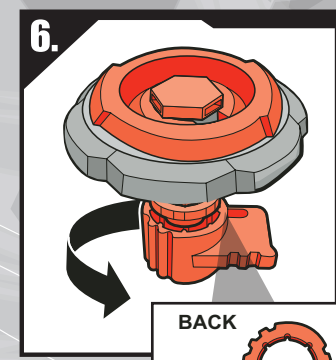

BB-35A
STAMINA
FLAME SAGITTARIO™ C145S

B-104
ATTACK
ROCK PEGASUS™ 105WD

Launcher

ASSEMBLY:

TO LAUNCH:

BATTLE TIPS:

Collect. Each type of top (attack, defense, stamina, balance) performs differently, so it's good to have different types. That way, you are ready to battle any top.