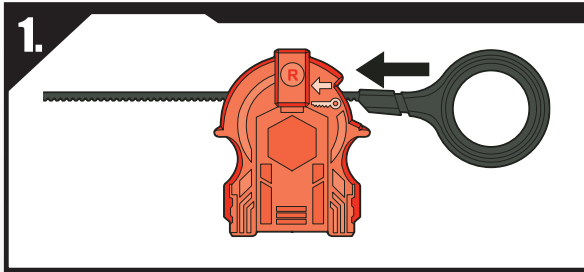

BB-35A
STAMINA
FLAME SAGITTARIO™ C145S

B-104
ATTACK
ROCK PEGASUS™ 105WD

Launcher

ASSEMBLY:

TO LAUNCH:

BATTLE TIPS:

Collect. Each type of top (attack, defense, stamina, balance) performs differently, so it's good to have different types. That way, you are ready to battle any top.