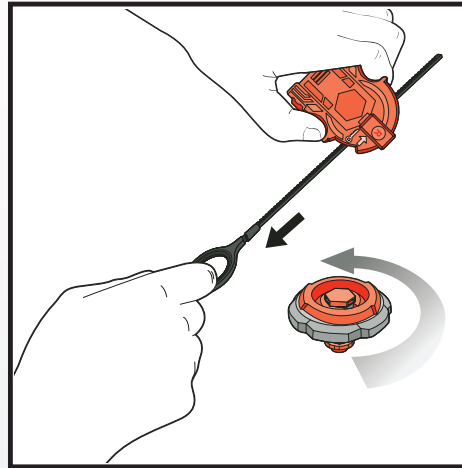

BB-35A
STAMINA
FLAME SAGITTARIO™ C145S

B-104
ATTACK
ROCK PEGASUS™ 105WD

Launcher

ASSEMBLY:

TO LAUNCH:

BATTLE TIPS:

Collect. Each type of top (attack, defense, stamina, balance) performs differently, so it's good to have different types. That way, you are ready to battle any top.