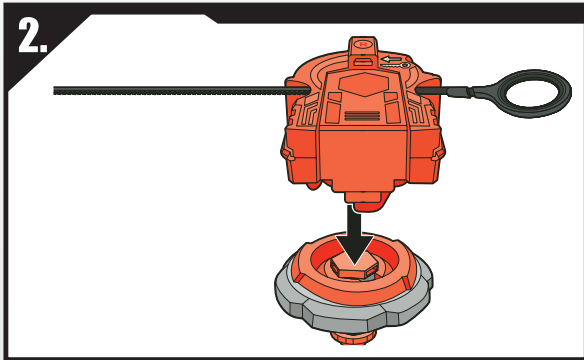

BB-35A
STAMINA
FLAME SAGITTARIO™ C145S

B-104
ATTACK
ROCK PEGASUS™ 105WD

Launcher

ASSEMBLY:

TO LAUNCH:

BATTLE TIPS:

Collect. Each type of top (attack, defense, stamina, balance) performs differently, so it's good to have different types. That way, you are ready to battle any top.