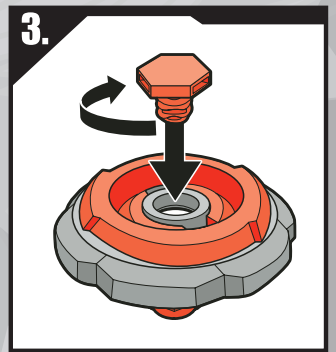

B-104
ATTACK
ROCK PEGASUS™ 105WD

⚠ WARNING:
Do not use Beyblade™ tops or Beystadium™ (sold separately) on tables or other elevated surfaces.

APPLY LABELS AS SHOWN

Remove temporary decals and apply permanent decals as shown.

BB-35A
STAMINA
FLAME SAGITTARIO™ C145S

B-104
ATTACK
ROCK PEGASUS™ 105WD

Launcher

ASSEMBLY:

TO LAUNCH:

BATTLE TIPS:

Collect. Each type of top (attack, defense, stamina, balance) performs differently, so it's good to have different types. That way, you are ready to battle any top.