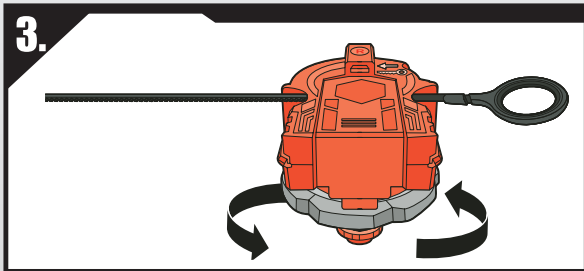

BB-35A
STAMINA
FLAME SAGITTARIO™ C145S

B-104
ATTACK
ROCK PEGASUS™ 105WD

Launcher

ASSEMBLY:

TO LAUNCH:

BATTLE TIPS:

Collect. Each type of top (attack, defense, stamina, balance) performs differently, so it's good to have different types. That way, you are ready to battle any top.