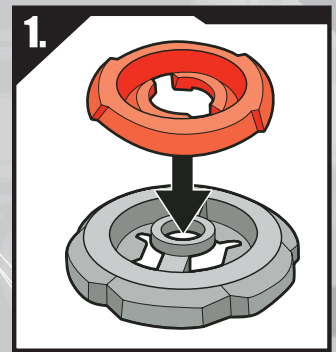

B-104
ATTACK
ROCK PEGASUS™ 105WD

⚠ WARNING:
Do not use Beyblade™ tops or Beystadium™ (sold separately) on tables or other elevated surfaces.

APPLY LABELS AS SHOWN

Remove temporary decals and apply permanent decals as shown.

BB-35A
STAMINA
FLAME SAGITTARIO™ C145S

B-104
ATTACK
ROCK PEGASUS™ 105WD

Launcher

ASSEMBLY:

TO LAUNCH:

BATTLE TIPS:

Collect. Each type of top (attack, defense, stamina, balance) performs differently, so it's good to have different types. That way, you are ready to battle any top.