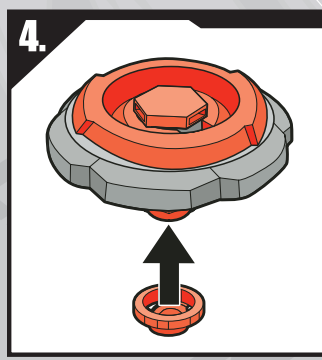

B-104
ATTACK
ROCK PEGASUS™ 105WD

⚠ WARNING:
Do not use Beyblade™ tops or Beystadium™ (sold separately) on tables or other elevated surfaces.

APPLY LABELS AS SHOWN

Remove temporary decals and apply permanent decals as shown.

BB-35A
STAMINA
FLAME SAGITTARIO™ C145S

B-104
ATTACK
ROCK PEGASUS™ 105WD

Launcher

ASSEMBLY:

TO LAUNCH:

BATTLE TIPS:

Collect. Each type of top (attack, defense, stamina, balance) performs differently, so it's good to have different types. That way, you are ready to battle any top.