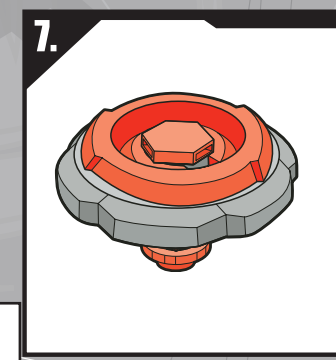

B-104
ATTACK
ROCK PEGASUS™ 105WD

⚠ WARNING:
Do not use Beyblade™ tops or Beystadium™ (sold separately) on tables or other elevated surfaces.

APPLY LABELS AS SHOWN

Remove temporary decals and apply permanent decals as shown.

BB-35A
STAMINA
FLAME SAGITTARIO™ C145S

B-104
ATTACK
ROCK PEGASUS™ 105WD

Launcher

ASSEMBLY:

TO LAUNCH:

BATTLE TIPS:

Collect. Each type of top (attack, defense, stamina, balance) performs differently, so it's good to have different types. That way, you are ready to battle any top.